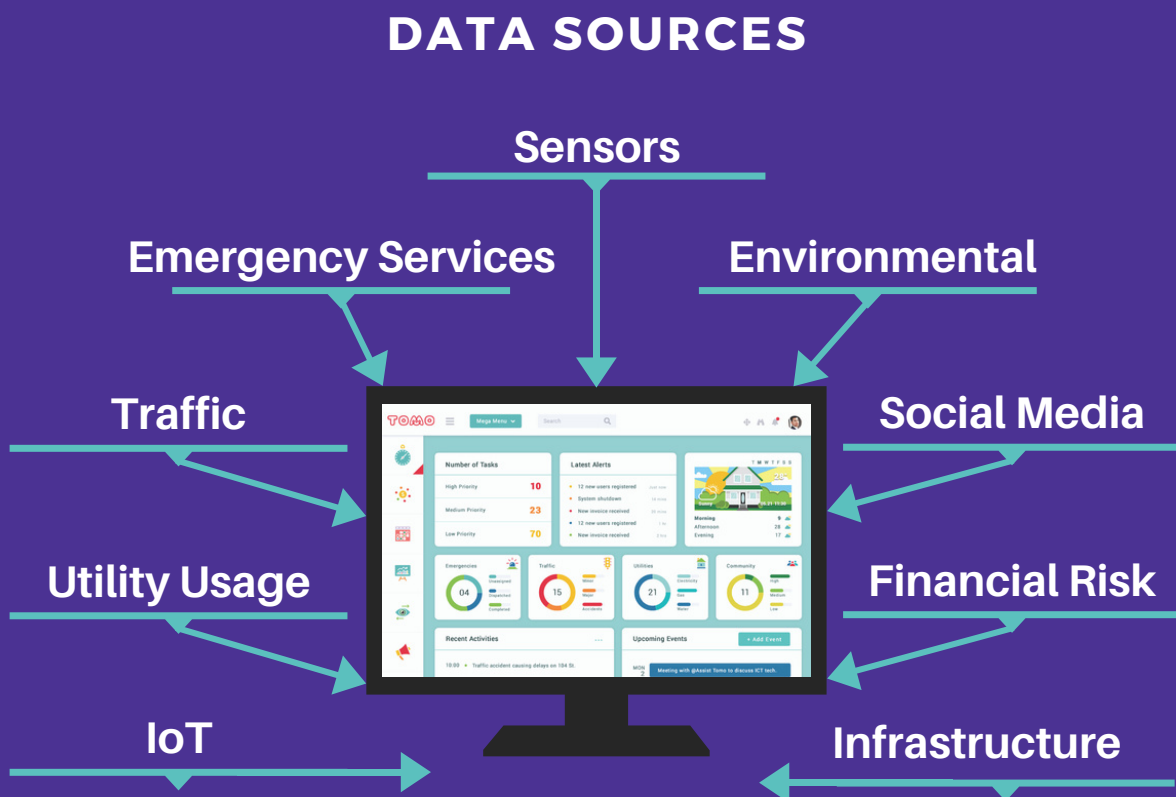

ABOUT TOMO

@Assist Tomo is an online smart city management cloud-based solution that helps city departments manage traffic congestion, the smart grid, plan for weather-based events, handle emergency services, etc. It also helps city planners compile department data to make smarter decisions for the growth and prosperity of the city. Features include real estate management, communication, real time alerts, data handling and reporting, analytics and predictive analytics, and payments. Once connected to a city, Tomo's easy API allows for further integrations to meet each city's specific needs.

Tomo ensures residents have the freedom to choose the technology they want to use, understand where their information is being sent and how it's being used. Residents are able to take advantage of Tomo in their own homes to ensure they are making efficient cost-saving choices and can use Tomo to improve their daily routine, find a parking spot, be alerted of an emergency in the area, etc.